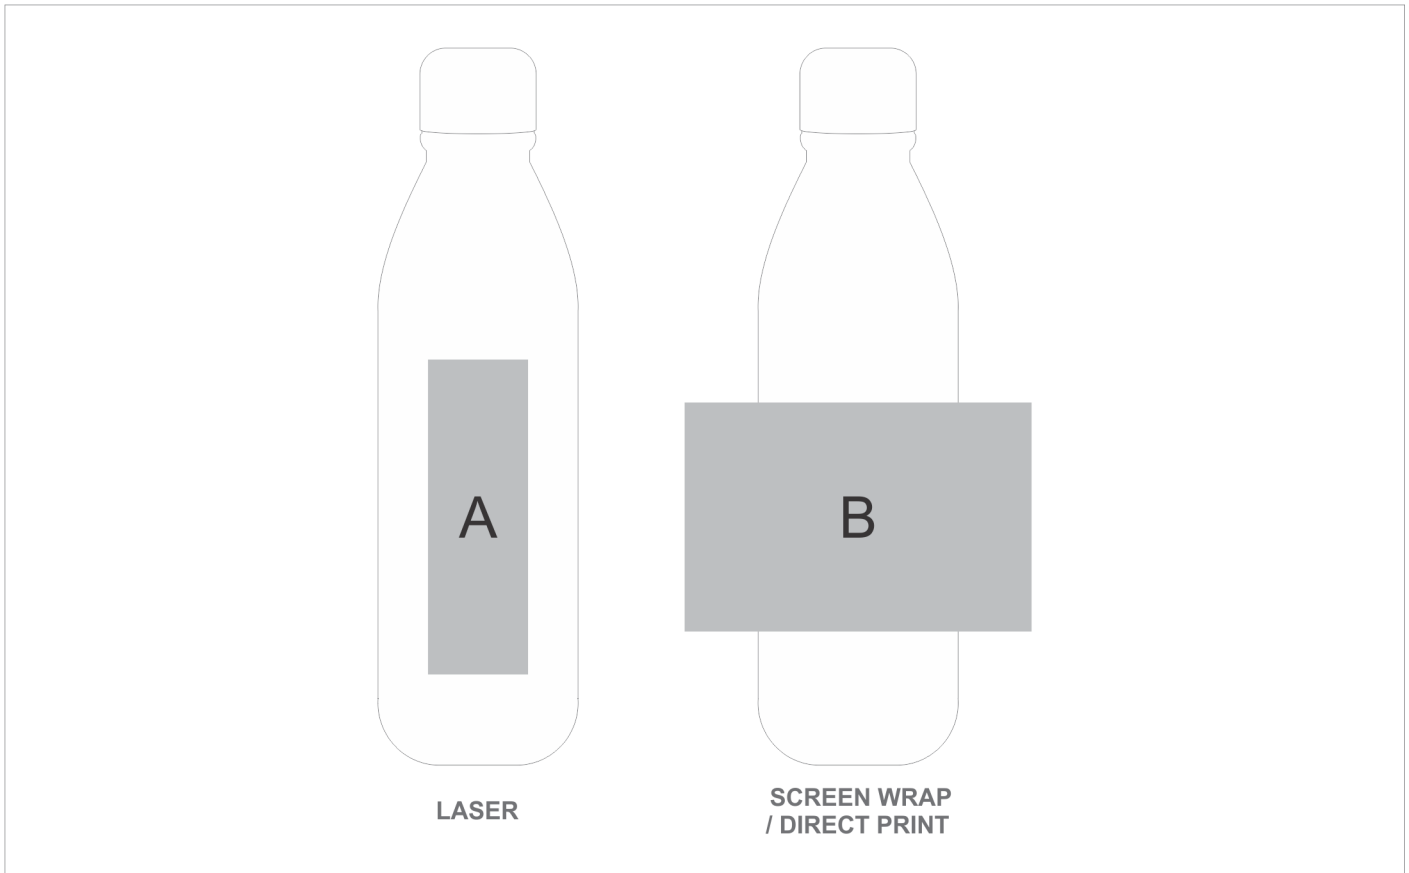

# DR-AL-252-B

Altitude Jet Recycled Aluminium Water  
Bottle—750ml

Also available in

Check Logo24  
guide and t's & c's

## Need to know:

- Includes 1-Colour, 1-Position Screen Wrap OR 1-Position Laser Engraving (setup fees apply)
- Laser colour: Tonal

### **Position A**

1. Laser Engraving (LB)  
N/A  
Size: 35mm wide x 110mm high

### **Position B**

1. Screen Wrap (SW)  
1 Colour  
Size: 180mm wide x 80mm high
2. Digital Print Drinkware (DP-C)  
Full Colour  
Size: 100mm wide x 70mm high
3. Digital Print Drinkware (DP-D)  
Full Colour  
Size: 200mm wide x 100mm high